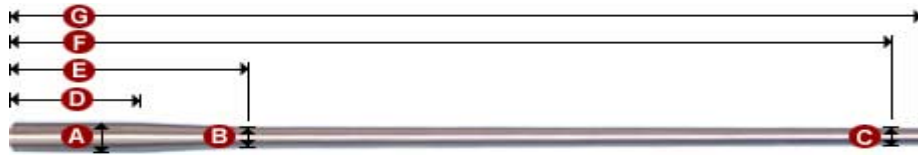

Barrel Contours

CONTOUR	A	B	C	D	E	F	G	LBS.
3 SPORTER	1.200	.780	.625	2.5	7.0	24	26	3.25
4 MAGNUM SPORTER	1.200	.835	.650	2.5	7.0	26	28	4.0
4.1 MAGNUM SPORTER	1.200	.850	.660	3.0	7.0	28	30	4.2
5 LT VARMINT SPORTER	1.200	.900	.700	3.0	7.0	26	28	4.25
5.5 MED VARMINT SPORTER	1.200	.950	.750	3.0	7.0	26	28	5.3
5.75 HVY VARMINT SPORTER	1.250	.940	.830	2.5	7.0	26	28	5.6
6 LIGHT TARGET	1.200	-	.750	3.0	-	26	28	6.0
7.1 LIGHT VARMINT	1.200	-	.870	4.0	-	26	28	6.6
7.2 LIGHT VARMINT	1.200	-	.900	4.0	-	26	28	7.1
7.4 LIGHT VARMINT	1.200	-	.913	4.0	-	26	28	6.9
7.5 LIGHT VARMINT	1.250	-	.840	3.0	-	26	28	6.6
7.6 LIGHT VARMINT	1.250	-	.890	4.0	-	26	28	6.9
7.7 HEAVY VARMINT	1.250	-	.940	5.0	-	26	28	7.3
7.75 HVY Varmint 28"	1.250	-	.940	5.0	-	28	30	8.1
7.8 MAX HEAVY VARMINT	1.250	-	.940	6.0	-	26	28	7.4
7.9 1000 YARD	1.250	-	.940	6.0	-	30	32	8.8
7.9B 1000 yd.-PA.	1.250	-	.940	6.0	-	31	32	8.9
7.9S 1000 yd.-PA light	1.250	-	.930	3.75	-	31	32	8.6
7.91 1000 yd.	1.250	-	.950	5.0	-	31	32	9.0
7.97 1000 YRD. F-CLASS	1.250	-	1.00	7.0	-	31	32	9.4
8 HEAVY BULL	1.200	-	1.00	4.0	-	26	28	7.2
9 RIMFIRE TARGET	1.125	-	.825	4.0	-	26	28	5.5
10 HUNTER	1.250	-	.750	4.0	-	26	27	6.0
12 PALMA STD	1.250	.920	.820	3.25	7.0	30	31	5.9
12.2 PALMA LIGHT	1.250	.900	.750	2.5	7.0	30	31	4.5
12.4 PALMA HEAVY	1.250	1.00	.900	3.0	7.0	30	31	6.5

NOTE: Dimensions are in inches. Weight is at finished length "F" are nominal. Up to 32" finished lengths are available. We also offer tapers other than those listed, such as Douglas, Remington, featherweight, etc. Number 6-10 are straight taper barrels. IBS & NBRSA Varmint & Sporter Class and Benchrest competition barrels can be turned to your specifications.